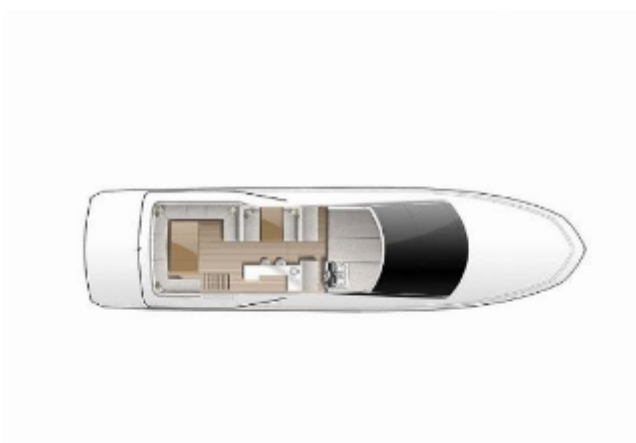

GALEON 640 FLY

REF: AY2419
PHOTOS