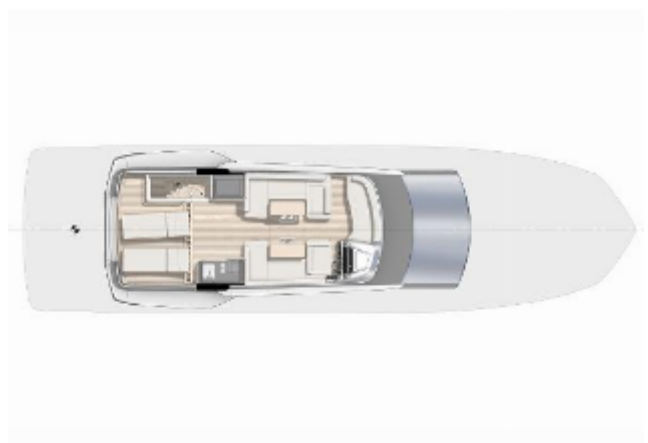

GALEON 560 FLY

REF: AY2462
PHOTOS