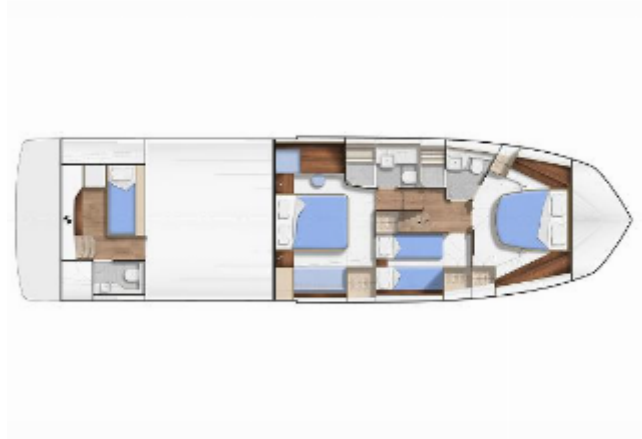

GALEON 560 FLY

REF: AY2462
PHOTOS

CGIFINANCE
CREDITO GENERAL DE LAS ISLAS BALEARES

**FINANCE AVAILABLE
ON THIS BOAT**

Contact Argo Yachting to find out more about
this model and available finance options.