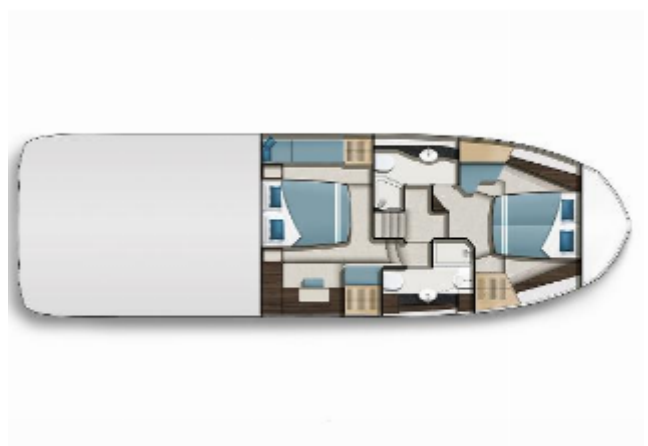

BROCHURE IMAGES SHOWN

Twin Volvo Penta D6-480 with digital 7" display • White hull • 3 cabins and 2 bathrooms accommodating 6 guests • Aft lounge package with openable balconies • Wetbar on flybridge with electric grill and fridge • Trim tabs with indicators • Zipwake interceptors • Air-conditioning • Paguro 9000 generator • Bow and stern thrusters with joystick • Underwater LED lights • Raymarine Axiom chartplotter at helm and on flybridge • Fusion radio • 2 x 32" LED TV's.

Fuel type: Diesel

Engine hours:

Total power: 480|horsepower

HULL COLOUR

- White Hull

DECK EQUIPMENT

- Hydraulic Bathing Platform
- Wet bar on flybridge with cold/hot water sink, refrigerator and electric grill
- Wet bar package – grill on bathing platform with cold/hot water sink, storage locker
- Foldable fiberglass table in cockpit (and flybridge on 440fly)
- Bow anchor winch
- Galvanized anchor and chain
- Searchlight on foredeck
- Double skipper sofa on flybridge
- Permateek on bathing platform
- Permateek on cockpit deck and balconies
- Permateek steps to flybridge
- Shower on bathing platform
- Led lights (cockpit, steps, bathing platform, flybridge)
- Underwater led lights (2 pcs)
- Sun bed on foredeck
- Filler cushion for sun bed on foredeck
- Foldable foredeck seat
- Front windows washing system
- Cockpit cover

NAVIGATION

- Raymarine Axiom with transducer b60
- Additional Raymarine chartplotter 1x Axiom 12+ on flybridge

INTERIOR FITOUT

- 3 cabins and 2 bathrooms
- Aft lounge package - openable balconies with teak or permateak in aft cockpit
- Forward cabin with standard double bed
- Fully openable three segment entrance door and rotating aft saloon sofa
- Skipper side doors

GALEON 440 FLY

REF: GN440FLY-S1318

PHOTOS

Manufacturer Provided Image

Manufacturer Provided Image

Manufacturer Provided Image

Manufacturer Provided Image

Manufacturer Provided Image