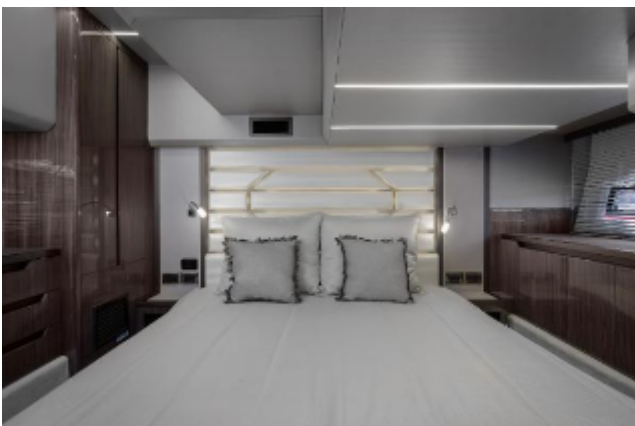

PROFESSIONAL PHOTOGRAPHY AND VIRTUAL TOUR AVAILABLE

UK VAT paid • 2023 Build/2024 Model • Twin Volvo Penta 2 x IPS 500 • Volvo joystick with digital 7" display • White hull • 2 cabins plus saloon berth conversion accommodating 6 guests • Trim tabs with indicators • Automatic Zipwake interceptors • Bow thruster with joystick control • Raymarine Axiom chartplotter • Electric sunroof • Extended bathing platform • Electric grill and refrigerator in cockpit • Fusion radio and sound system • Stainless Steel anchor and chain

Engine hours:

Total power: Horsepower

HULL COLOUR

- White hull

DECK EQUIPMENT

- Anchor winch
- Stainless Steel anchor and chain
- Chain counter
- Extended bathing platform (1200mm)
- Cockpit wetbar with electric grill in cockpit and refrigerator
- Permateek on bathing platform and cockpit deck
- Cockpit table
- LED lights in cockpit and on bathing platform
- Sunbed on foredeck
- Cover for aft sofa in cockpit
- White gelcoat roof hatch
- Aluminium cockpit doors
- Electric opening windows in cockpit
- Hatch access in the garage/locker
- Aft sofa in cockpit with aft storage locker
- Cover for aft sofa in cockpit
- Electric sliding glass roof in cockpit

GALEON 425 HTS

REF: GN425HTS-074

PHOTOS

GALEON 425 HTS

REF: GN425HTS-074
PHOTOS

PHOTOS

GALEON 425 HTS

REF: GN425HTS-074