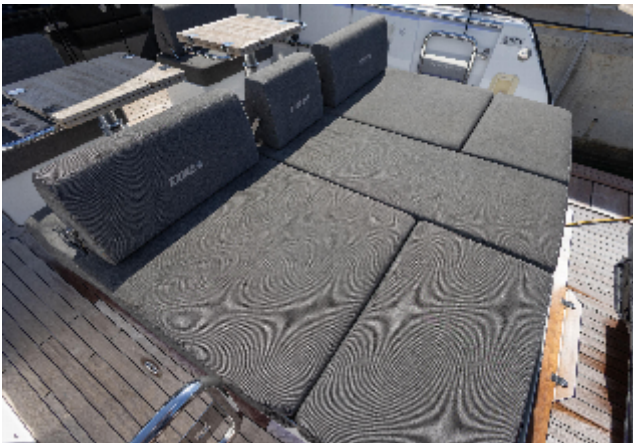

FJORD 44 OPEN

REF: AY2420
PHOTOS