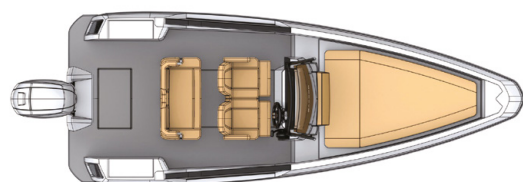

FOUR SEATER