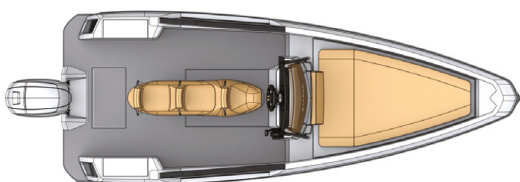

Hull stickers
Adjustable windshield
Cup holders in console (2 pcs)
12 V outlet in console
Voltage Alarm
Soft deck on side steps
Storage bag below the steering wheel
Mercury Vessel View Mobile
Horn

OPTIONAL FEATURES

Comfort

Soft deck on the large compartment hatch
Front deck cushion
Anti-slip material in big storage box
Water ski pole
Sleeping Camper Style Tent with window on front deck, 12V outlet and lighting
Cooler
Sunshade roof on fore deck

Technology

Simrad GO9 XSE (incl. Mercury Vessel View Link)
Twin Simrad GO9 XSE (incl. Mercury Vessel View Link)
Aft sonar
Mercury Threat Deterrent System (TDS)
Trim tabs

Entertainment

Basic Fusion Entertainment Set
Advanced Entertainment Set (av. Only with T-top roof option)

Deck Lights (Jockey Seat Version)
Deck Light (Side by Side Seat Version)
Side windows on deck
Shower on aft deck
Water toilet with septic tank
Swimming ladder
Mooring package - seats and console
Harbour covers

Selections

Side by side seating and aft sofa, blue hull with tangerine upholstery
Targa arch
Targa arch with T-Top
Targa arch with soft top
Design package in turquoise incl hull stickers and matching colour on textiles, sport leather steering wheel, light grey floor
Design package in red includes hull stickers and matching colour on textiles, sport leather wheel, grey floor

TRIPLE JOCKEY SEAT